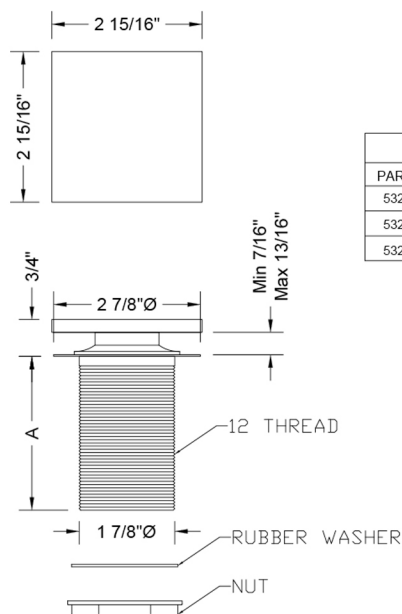

# Extra Long Thread Square Toe Control Drain Strainer - 3" Long Thread

**Model #: 532-75-**

## FEATURES:

- 3" long threads for thick tubs
- Square brass cap (3" x 3")
- Brass body
- Fits JACLO, Gerber and most other manufacturers

## SPECIFICATION DRAWING:

BRASS SQUARE TOE-CONTROL DRAIN STRAINER		
PART. #	DESCRIPTION	A
532-75-	EXTRA LONG TOE-CONTROL DRAIN STRAINER	3"
532-100-	EXTRA LONG TOE-CONTROL DRAIN STRAINER	4"
532-125-	EXTRA LONG TOE-CONTROL DRAIN STRAINER	5"