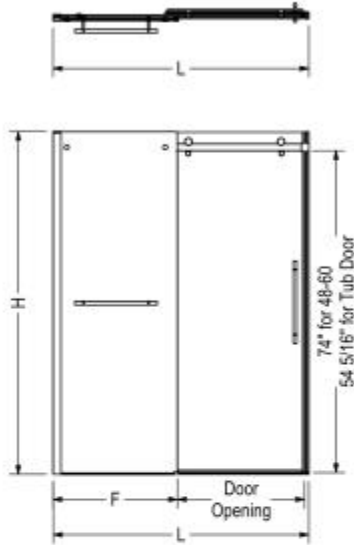

Vela 56 1/2-59 x 78 3/4 in. 8mm Sliding Shower Door with Towel Bar for

Model number:

138475

Dimensions: 78.75"

Installation:

Material:

Standard Features:

- Rollers and handle offered in 7 different finishes (monochrome or mix-finishes)
- 78 3/4" high clear glass panel 8 mm (5/16") tempered glass with Lotus easy clean protection
- Detachable door guide to distance the glass when cleaning
- Reversible shower door for left or right opening
- Also available in a corner configuration with a HALO return panel
- This configuration is shipped in 2 boxes

Vela 56 1/2-59 x 78 3/4 in. 8mm Sliding Shower Door with Towel Bar for

Model number:

138475

Dimensions: 78.75"

Installation:

Material:

STANDARD

Dimensions

78 3/4 In.
(2000 mm)

Glass Thickness

5/16 in.

Weight

156 lbs - 70.8 kg

Frame Type

Frameless

Door Adjustment

Frameless

Minimum Door Access

22.5"

Maximum Door Access

24.5"

Code	Description	H	L Adjustable	F	Door Opening	Wall Adjustment
138460	Vela 78 3/4" x 47" without towel bar	78 3/4"	44 1/2" - 47"	22 1/2"	16 1/4" - 18 3/4"	1"
138465	Vela 78 3/4" x 47" with towel bar	78 3/4"	44 1/2" - 47"	22 1/2"	16 1/4" - 18 3/4"	1"
138470	Vela 78 3/4" x 59" without towel bar	78 3/4"	56 1/2" - 59"	28 5/8"	22 1/8" - 24 5/8"	1"
138475	Vela 78 3/4" x 59" with towel bar	78 3/4"	56 1/2" - 59"	28 5/8"	22 1/8" - 24 5/8"	1"
138480	Vela 59" x 59" without towel bar	59"	56 1/2" - 59"	28 5/8"	22 1/8" - 24 5/8"	1"
138485	Vela 59" x 59" with towel bar	59"	56 1/2" - 59"	28 5/8"	22 1/8" - 24 5/8"	1"