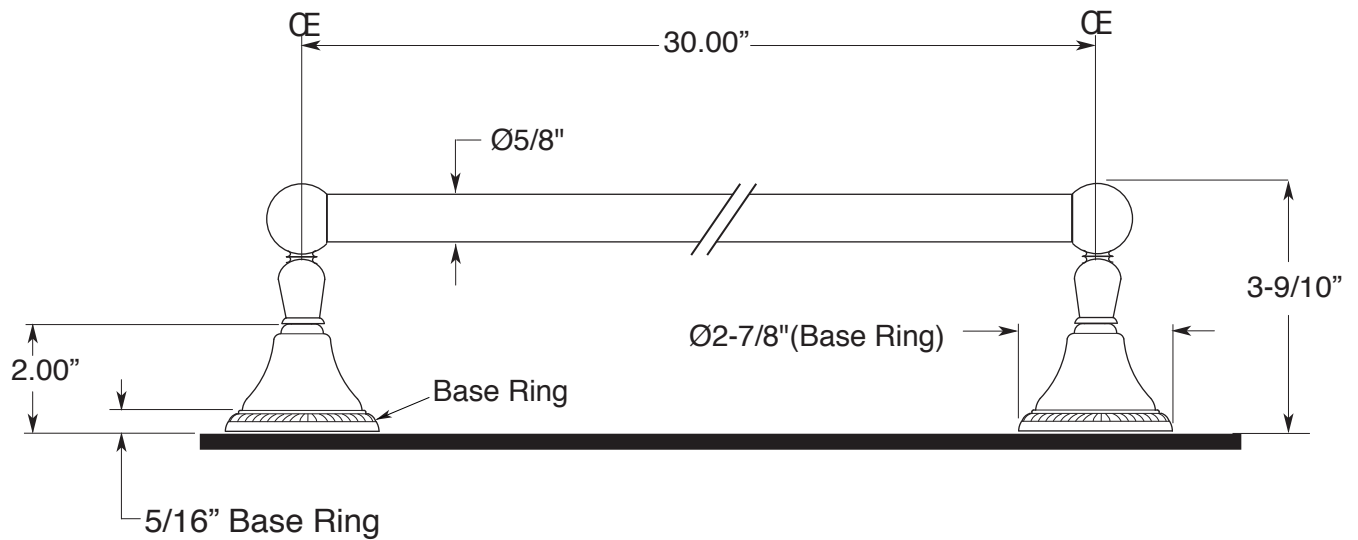

**FEATURES:**

- All brass construction.
- Available in all Sigma finishes. Warranty varies according to finish selection.
- Mounting brackets and screws are supplied.

## Accessories

Series 44  
30" Towel Bar

1.44TB30

Note: Measurements are subject to change or cancellation. No responsibility is assumed for use of superseded or voided pages.