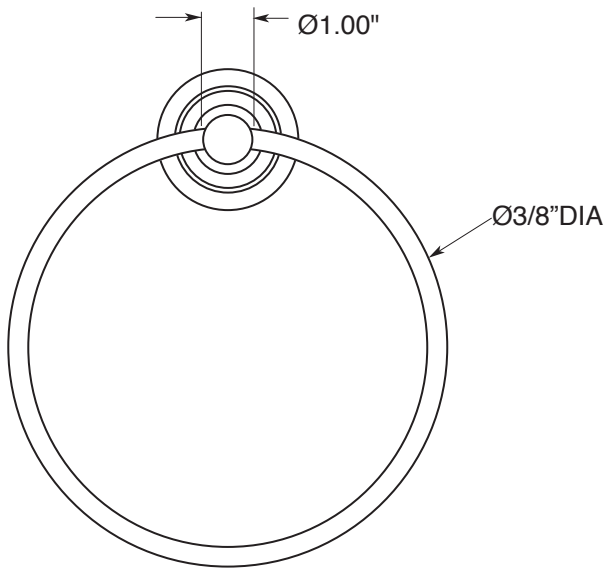

FEATURES:

- All brass construction.
- Available in all Sigma finishes. Warranty varies according to finish selection.
- Mounting bracket and screws are supplied.

Accessories

Series 62
Towel Ring
1.62TR00

TOP VIEW

FRONT VIEW

SIDE VIEW

Note: Measurements are subject to change or cancellation. No responsibility is assumed for use of superseded or voided pages.