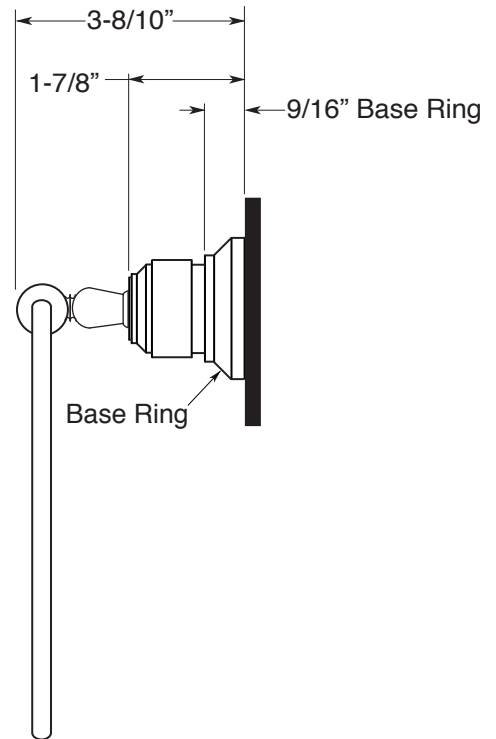

FEATURES:

- All brass construction.
- Available in all Sigma finishes. Warranty varies according to finish selection.
- Mounting bracket and screws are supplied.

Accessories

Series 62
Towel Ring
1.62TR00

TOP VIEW

FRONT VIEW

SIDE VIEW

Note: Measurements are subject to change or cancellation. No responsibility is assumed for use of superseded or voided pages.