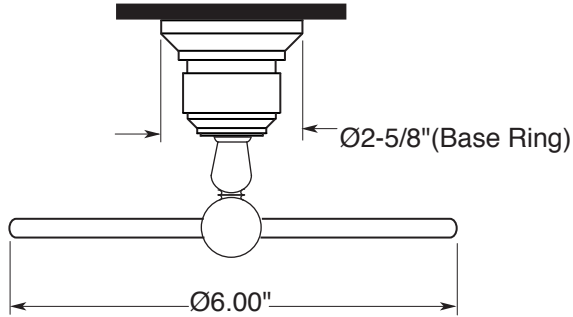

FEATURES:

- All brass construction.
- Available in all Sigma finishes. Warranty varies according to finish selection.
- Mounting bracket and screws are supplied.

Accessories

Series 62
Towel Ring
1.62TR00

TOP VIEW

FRONT VIEW

SIDE VIEW

Note: Measurements are subject to change or cancellation. No responsibility is assumed for use of superseded or voided pages.