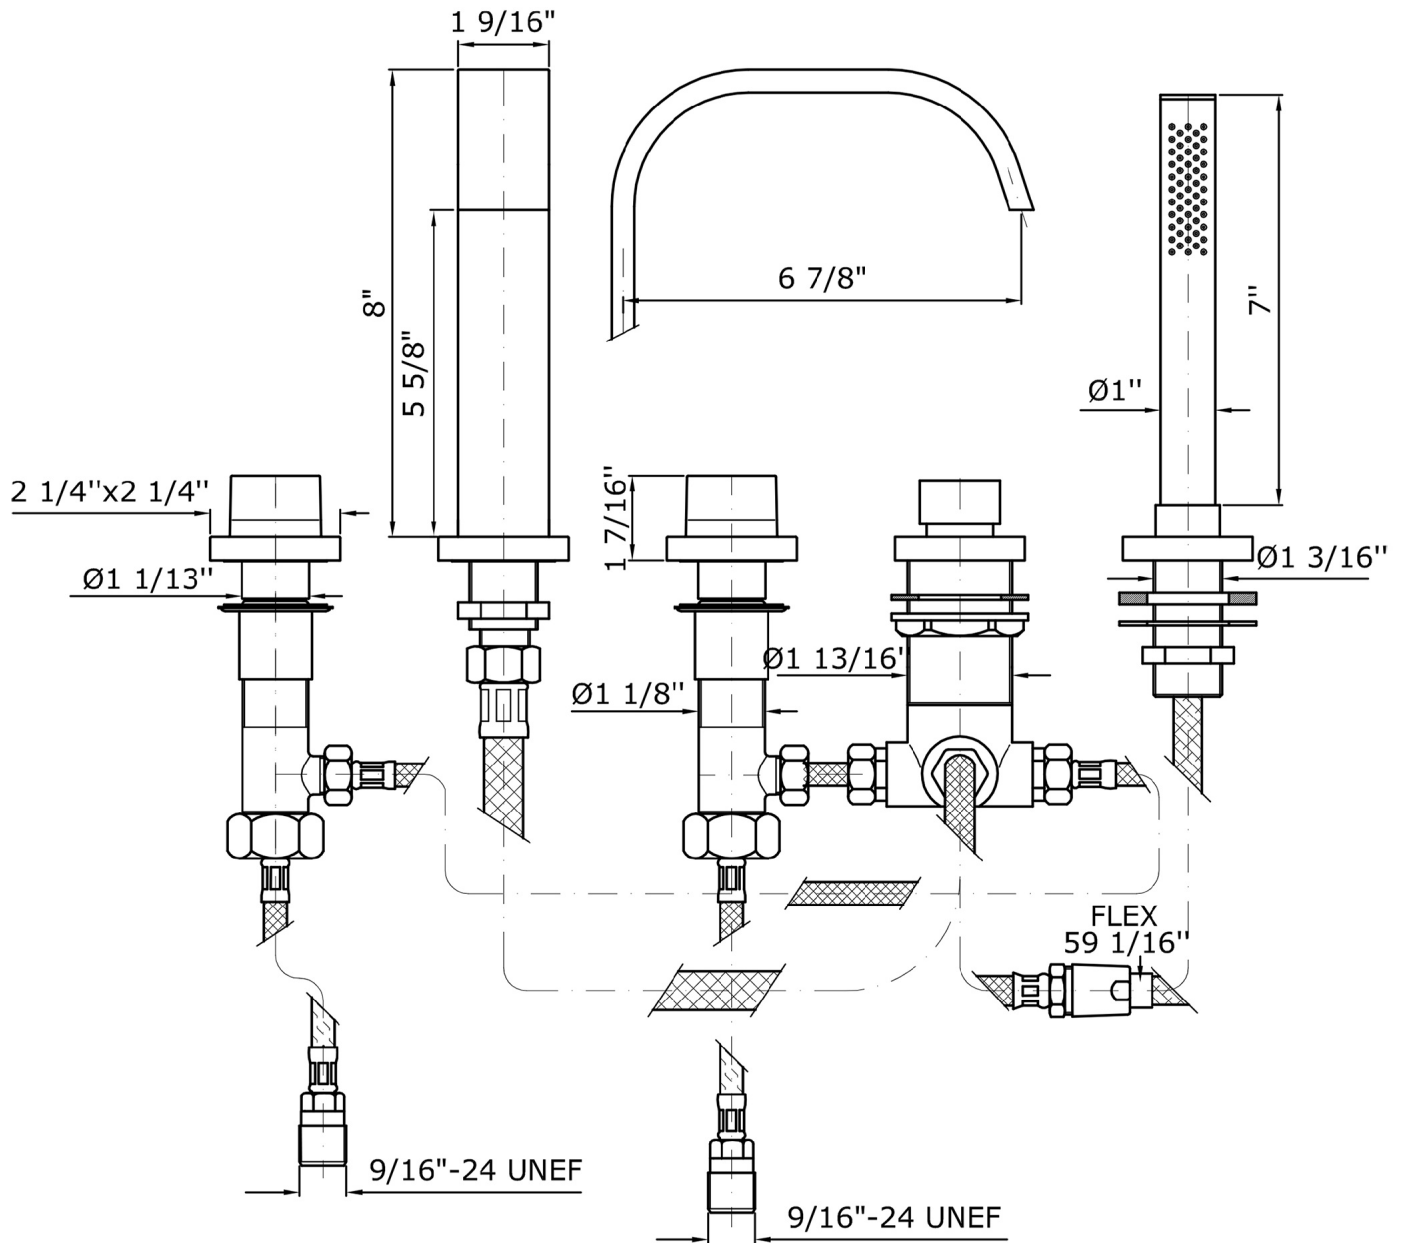

## AGUABLU

ZA5470.1950

5 hole bath-mixer.

5 hole bath-mixer, pull out brass tubular handshower Z94177, 59" flexible hose.  
Spout projection 6 7/8".  
Water flow restricted to 2,4 GPM (handshower).

## AGUABLU

ZA5470.1950 Disegno Complessivo / Overall Drawing

## AGUABLU

ZA5470.1950 Pesì e Misure / Weights and Sizes

Peso ( Kg ) Weight ( lb )	6,3 ( Kg )	13,88898 ( lb )
Volume ( dc3 ) - ( in3 )	15,98 ( dc3 )	0,000975 ( in3 )
h ( mm ) - ( in )	90 ( mm )	3,543309 ( in )
L1 ( mm ) - ( in )	335 ( mm )	13,1889835 ( in )
L2 ( mm ) - ( in )	530 ( mm )	20,866153 ( in )