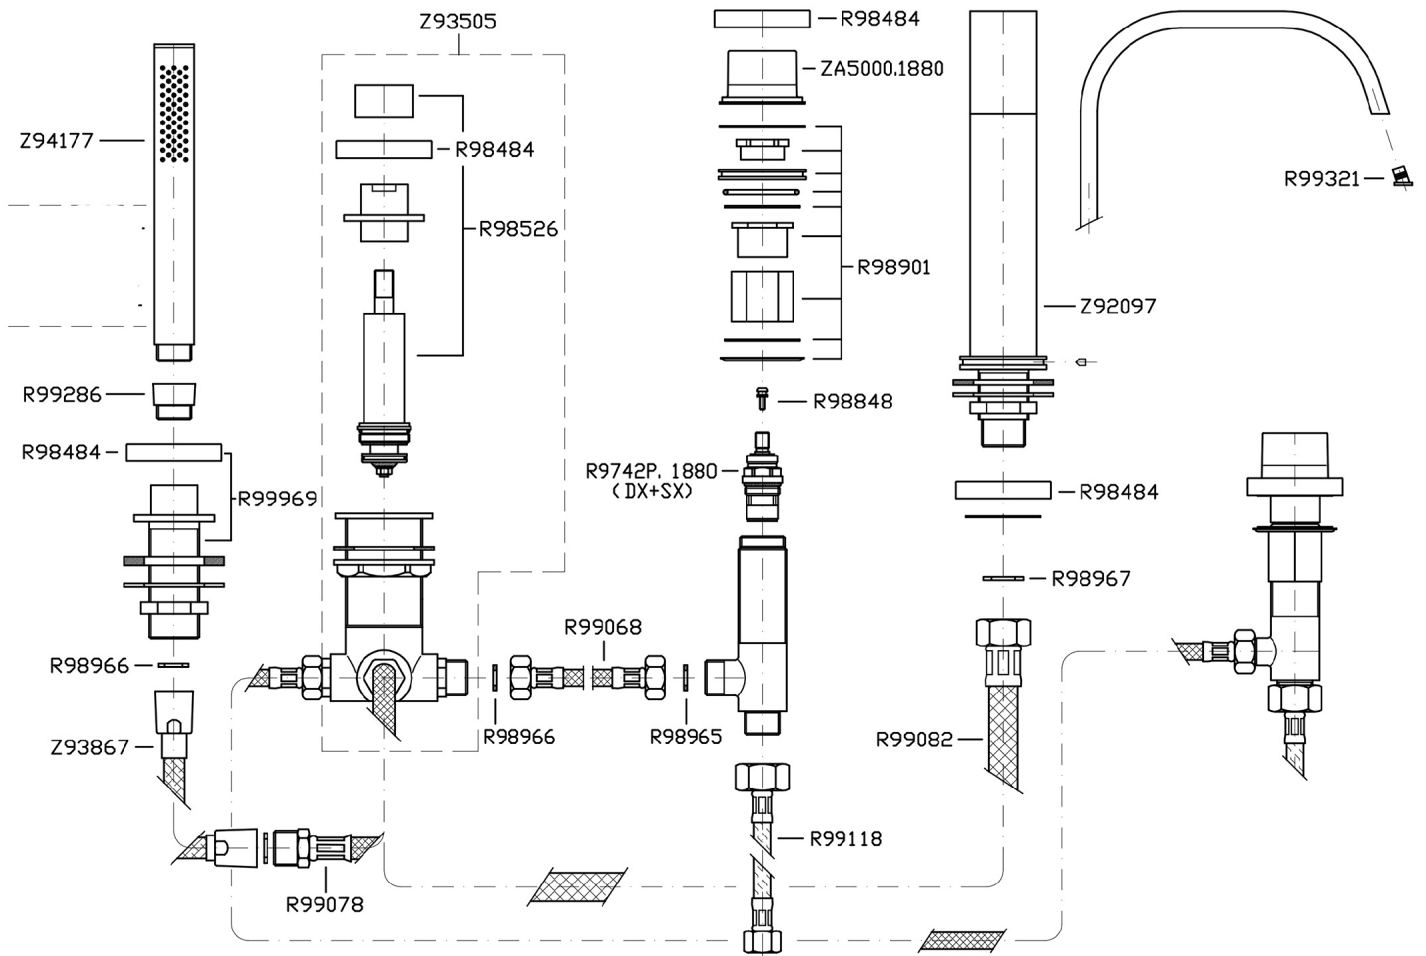

## AGUABLU

ZA5470.1950

5 hole bath-mixer.

5 hole bath-mixer, pull out brass tubular handshower Z94177, 59" flexible hose.  
Spout projection 6 7/8".  
Water flow restricted to 2,4 GPM (handshower).

## AGUABLU

ZA5470.1950 Disegno Complessivo / Overall Drawing

## AGUABLU

ZA5470.1950 Esplosi / Exploded

## AGUABLU

ZA5470.1950 Pesì e Misure / Weights and Sizes

Peso ( Kg ) Weight ( lb )	6,3 ( Kg )	13,88898 ( lb )
Volume ( dc3 ) - ( in3 )	15,98 ( dc3 )	0,000975 ( in3 )
h ( mm ) - ( in )	90 ( mm )	3,543309 ( in )
L1 ( mm ) - ( in )	335 ( mm )	13,1889835 ( in )
L2 ( mm ) - ( in )	530 ( mm )	20,866153 ( in )