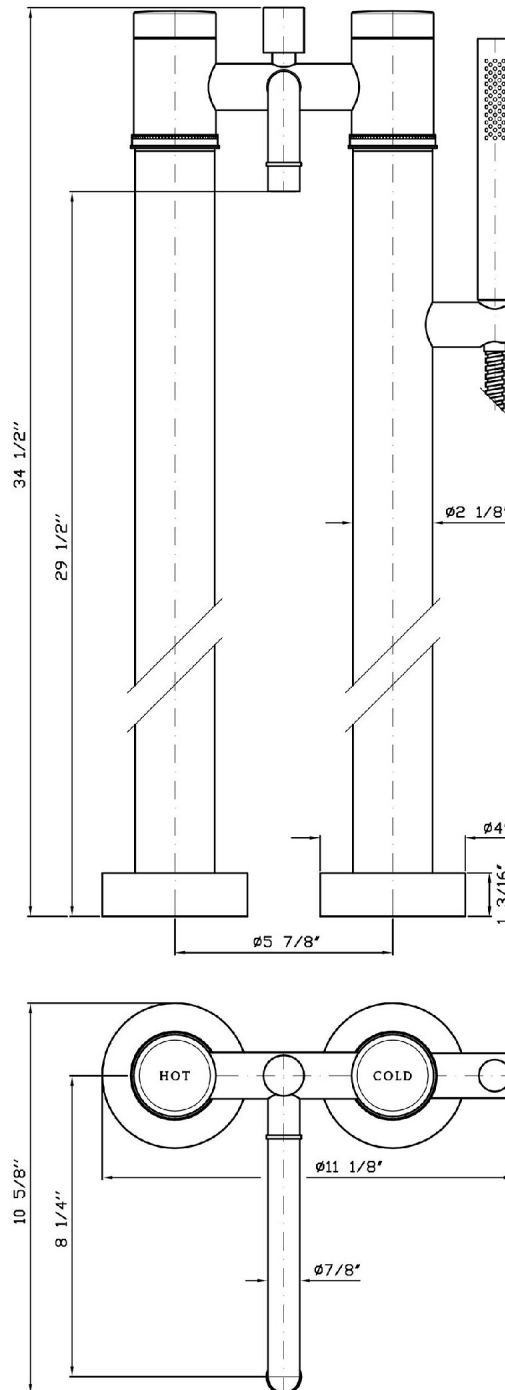

Brand ZUCCHETTI

Class

SAVOIR

SAVOIR

ZSA275.1900CN Free standing bath-shower mixer.

Free standing bath-shower mixer with shower set and pillars. Spout projection 8 1/4".

R99657.1880

Rough-in

Finishes

 CN Chrome + Black	 CC Chrome + Chrome	 CW Chrome + White	 CR Chrome + Red	 CL Chrome + Blue	 CV Chrome + Green	 C8C8 Polished Nickel
 C8W Polished Nickel+White	 C8N Polished Nickel+Black	 C8R Polished Nickel+Red	 C8L Polished Nickel+Blue	 C8V Polished Nickel+Green		

SAVOIR

ZSA275.1900CN Overall Drawing

Brand ZUCCHETTI

Class

SAVOIR

SAVOIR

ZSA275.1900CN Weights and Sizes

Weight (lb)	0 (Kg)	0 (lb)
Volume (dc3) - (in3)	53,39 (dc3)	0,003258 (in3)
h (mm) - (in)	215 (mm)	8,4645715 (in)
L1 (mm) - (in)	260 (mm)	10,236226 (in)
L2 (mm) - (in)	955 (mm)	37,5984455 (in)